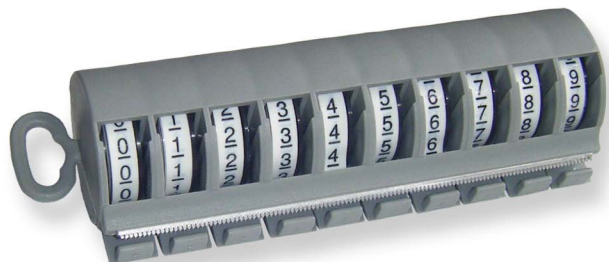

Earth Clamp Set Earth Rod Inspection Box Cable Marker Dispenser

Earth Clamp Set

- Ideal for radiators, sink units, ducting, display units
- Easy to install, versatile, safe, reliable
- Pack comprises: 10 clamps, 10 ties, 10 safety labels and 1 allen key

Part No.	Pack Quantity
ECS	10

Earth Rod Inspection Box

Material: Polyamide 6/6
Complete with fixing screws.

Part No.	Dimensions mm		
	Width	Length	Depth
GEB	95	95	55

Cable Marker Dispenser

- Self-adhesive wrap around vinyl markers
- Ideal for portable wire marking applications
- 1 roll of each 0-9 black on white
- 5mm wide x 2.4m long